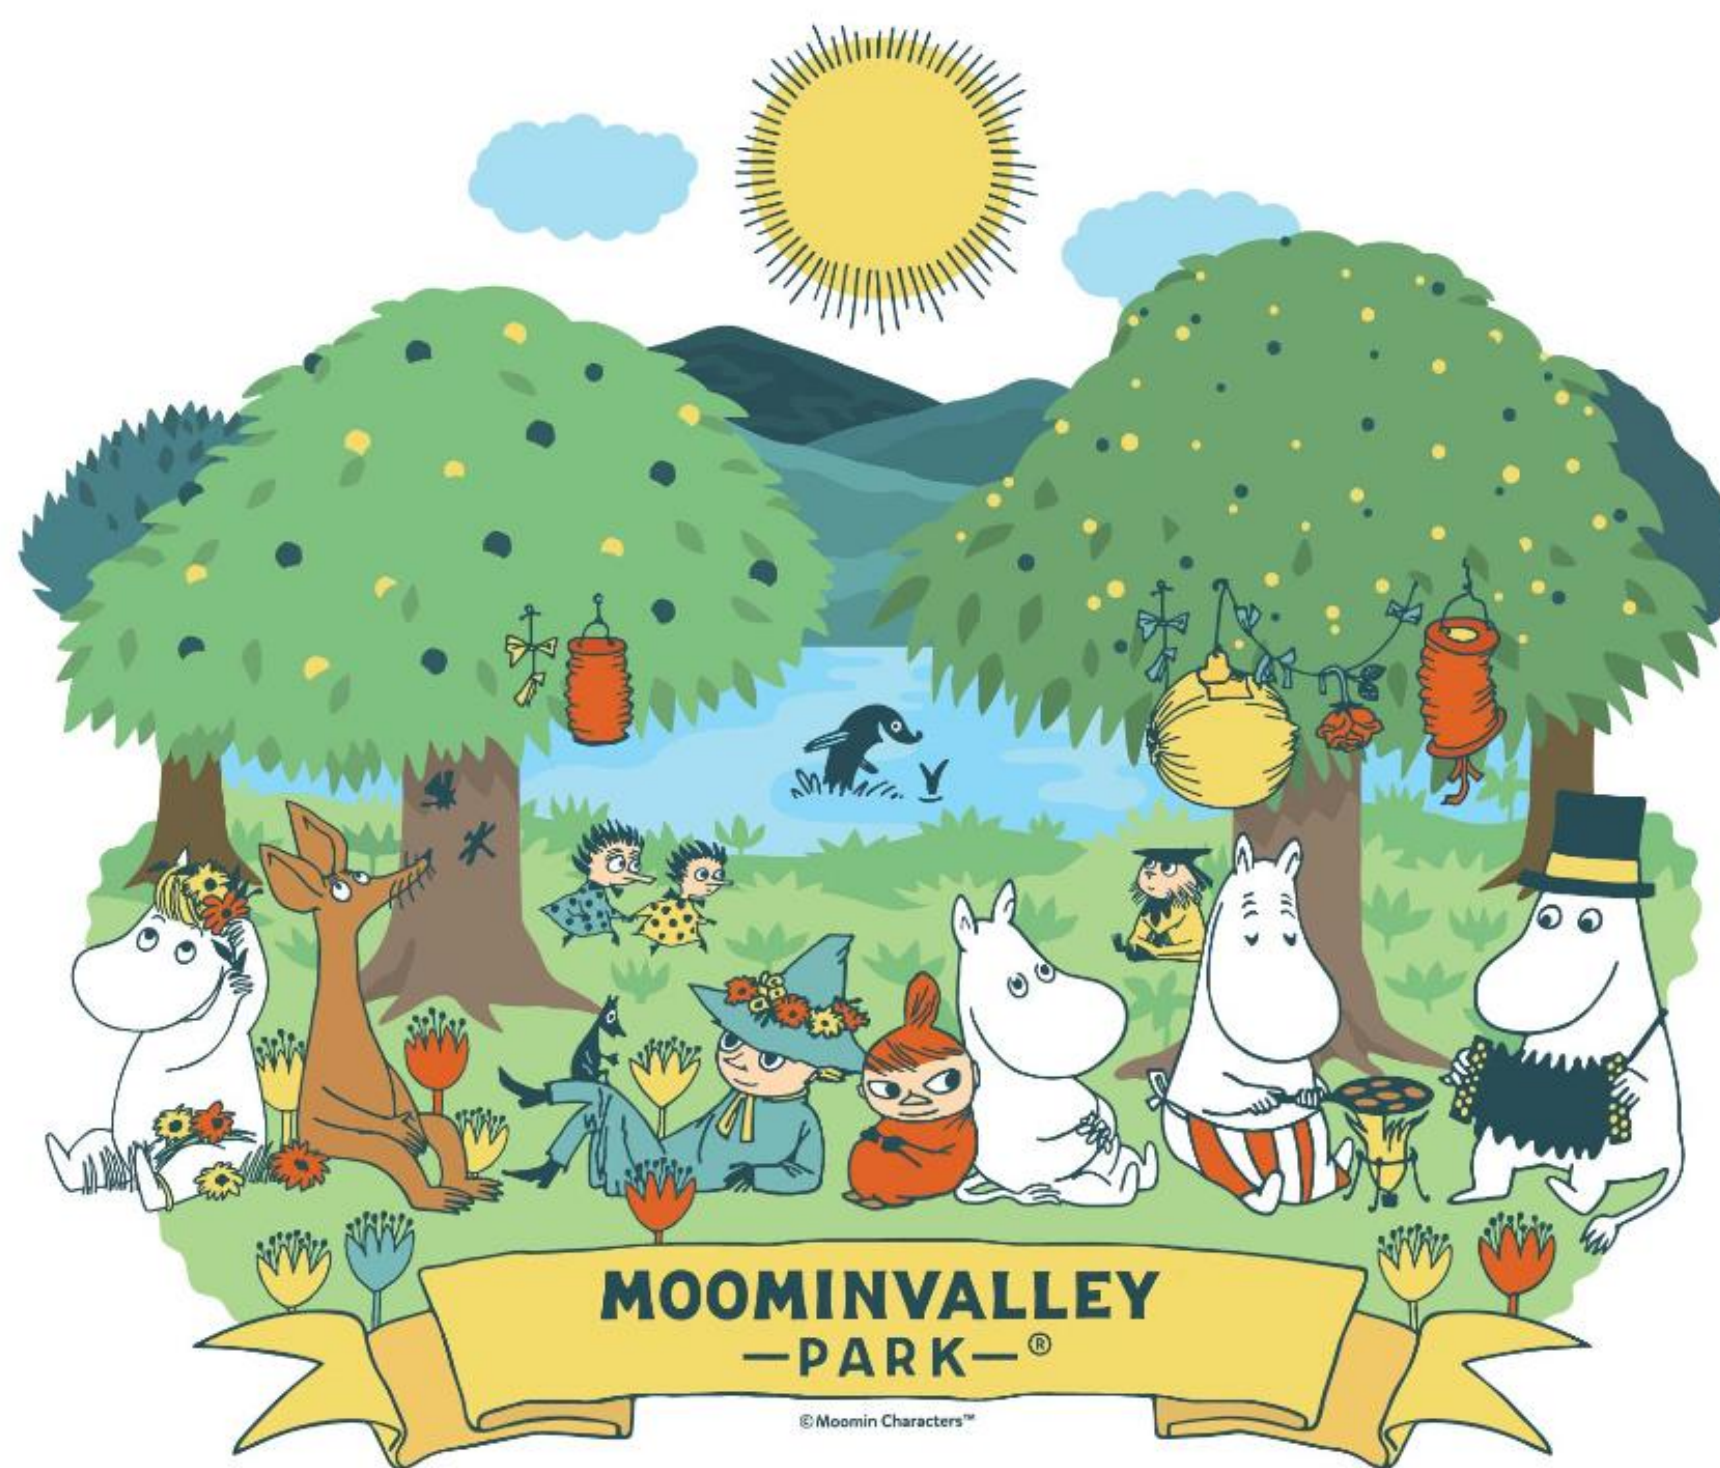

MoominValley Park's key visual is now published!

~ The design is made by James Zambra,
the grandnephew of the Moomins' author, Tove Jansson. ~

Moomin Monogatari, Ltd. (office: Shinagawa, Tokyo, president and representative director: Motoki Watanabe) today published the finished key visual for MoominValley Park, which will have its grand opening on 16th March 2019 in Hanno, Saitama.

The design of the MoominValley Park key visual was made by James Zambra, who is the grandnephew of Tove Jansson as well as a member of the board at Moomin Characters Ltd. He created also the logos for both Moomin Valley Park and Metsä Village. ▼Find more information about metsä here <https://metsa-hanno.com/en/>

<Message form James Zambra>

About the image:

For the MoominValley Park image we have incorporated the Moomin figures of the Park emblem into a larger group of characters. Snorkmaiden, Sniff, Snufkin, Moominmamma and Moominpappa sit gathered around Moomintroll and Little My. Everyone is relaxing and enjoying the surroundings. In the background we can see green trees as well as lake and nearby hills. The colours used in the image are derived from the MoominValley Park colour palette – a beautiful muted set of colours to match the beautiful natural landscape of the park.